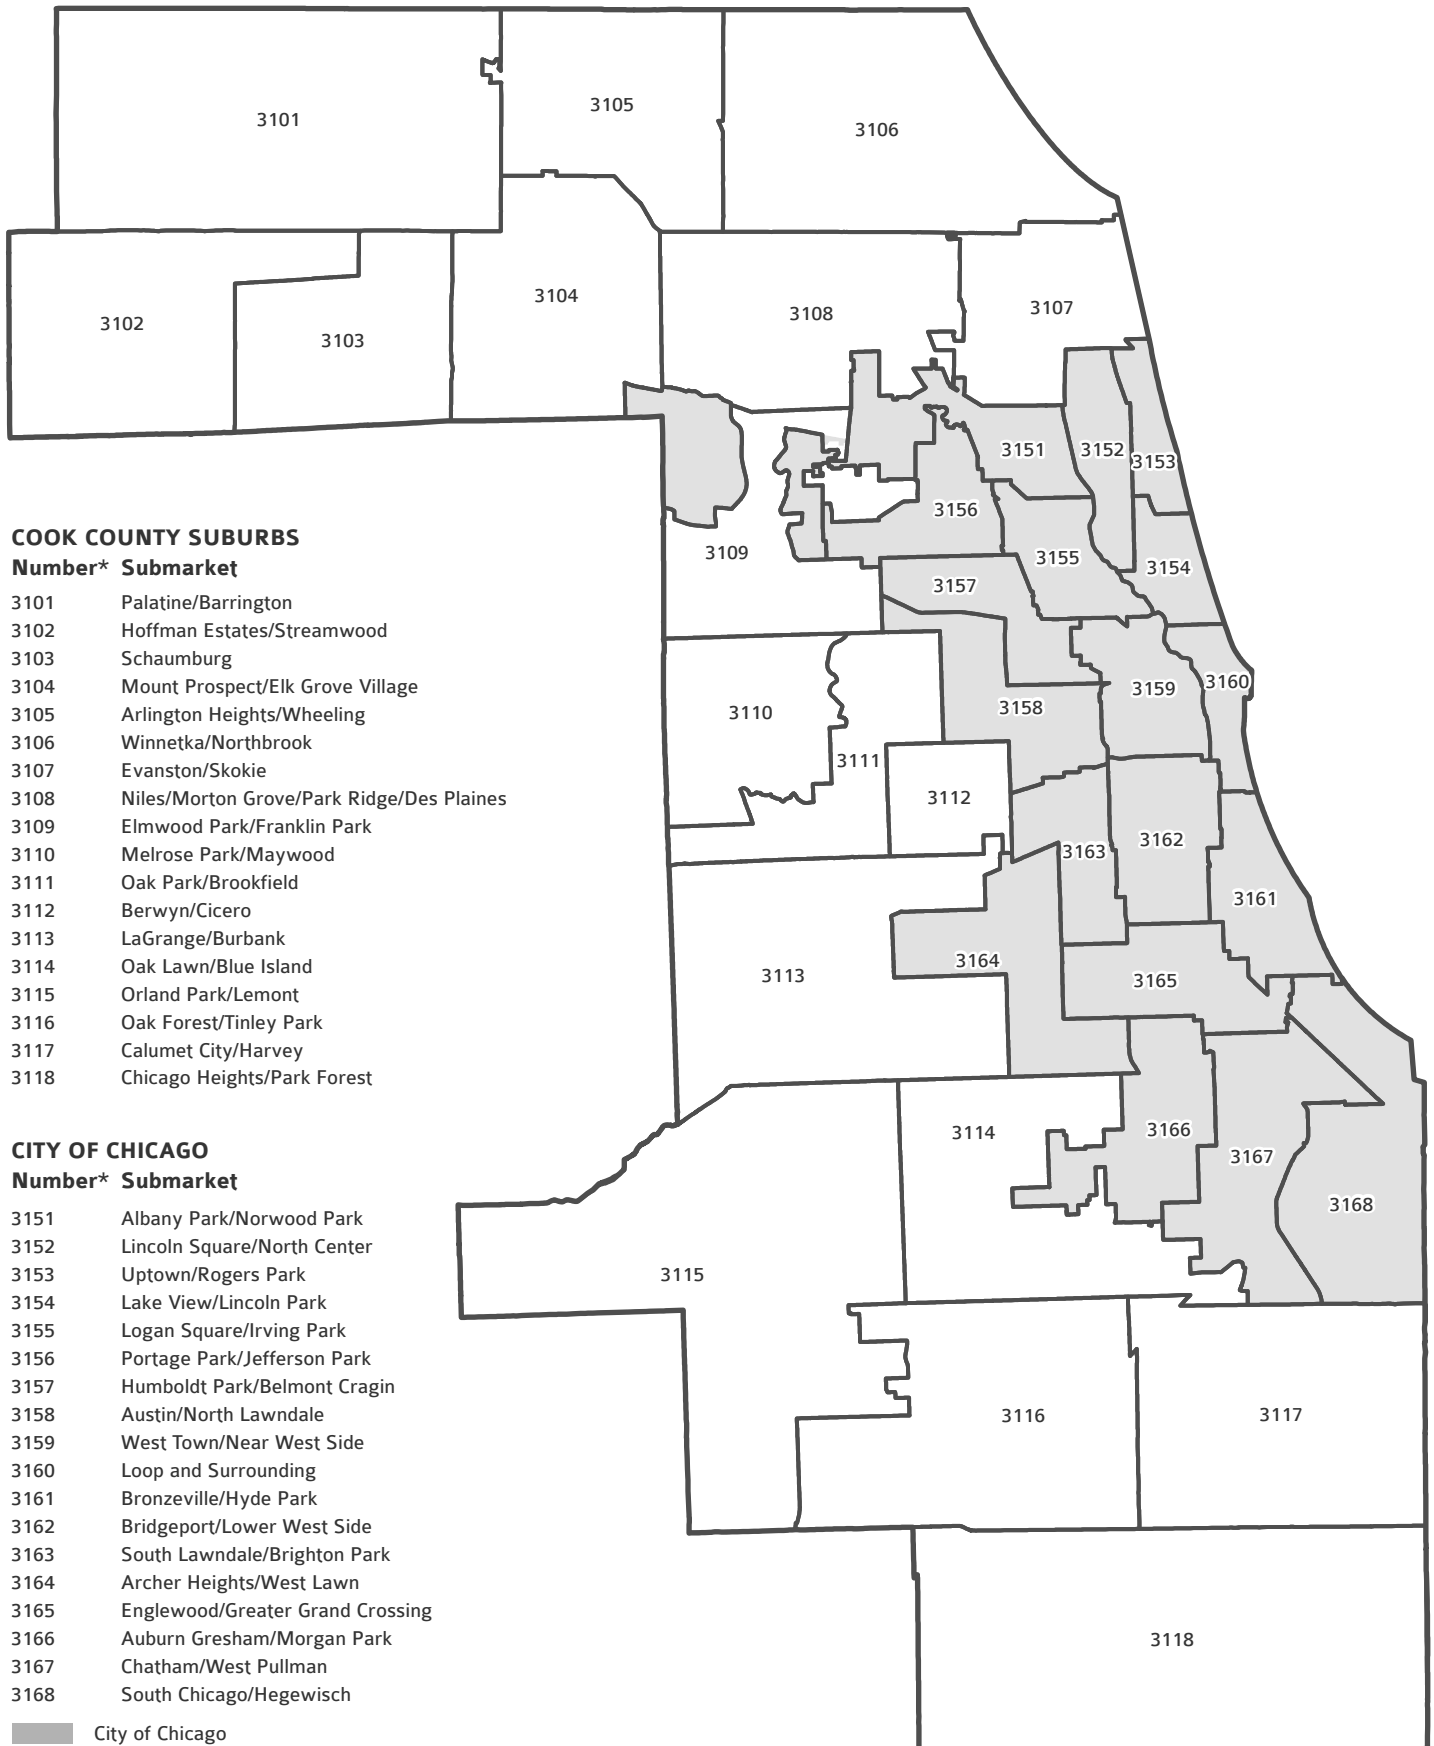

# Reference Map of Cook County Housing Submarkets

## COOK COUNTY SUBURBS

### Number\* Submarket

- 3101 Palatine/Barrington
- 3102 Hoffman Estates/Streamwood
- 3103 Schaumburg
- 3104 Mount Prospect/Elk Grove Village
- 3105 Arlington Heights/Wheeling
- 3106 Winnetka/Northbrook
- 3107 Evanston/Skokie
- 3108 Niles/Morton Grove/Park Ridge/Des Plaines
- 3109 Elmwood Park/Franklin Park
- 3110 Melrose Park/Maywood
- 3111 Oak Park/Brookfield
- 3112 Berwyn/Cicero
- 3113 LaGrange/Burbank
- 3114 Oak Lawn/Blue Island
- 3115 Orland Park/Lemont
- 3116 Oak Forest/Tinley Park
- 3117 Calumet City/Harvey
- 3118 Chicago Heights/Park Forest

### Number\* Submarket

- 3151 Albany Park/Norwood Park
- 3152 Lincoln Square/North Center
- 3153 Uptown/Rogers Park
- 3154 Lake View/Lincoln Park
- 3155 Logan Square/Irving Park
- 3156 Portage Park/Jefferson Park
- 3157 Humboldt Park/Belmont Cragin
- 3158 Austin/North Lawndale
- 3159 West Town/Near West Side
- 3160 Loop and Surrounding
- 3161 Bronzeville/Hyde Park
- 3162 Bridgeport/Lower West Side
- 3163 South Lawndale/Brighton Park
- 3164 Archer Heights/West Lawn
- 3165 Englewood/Greater Grand Crossing
- 3166 Auburn Gresham/Morgan Park
- 3167 Chatham/West Pullman
- 3168 South Chicago/Hegewisch