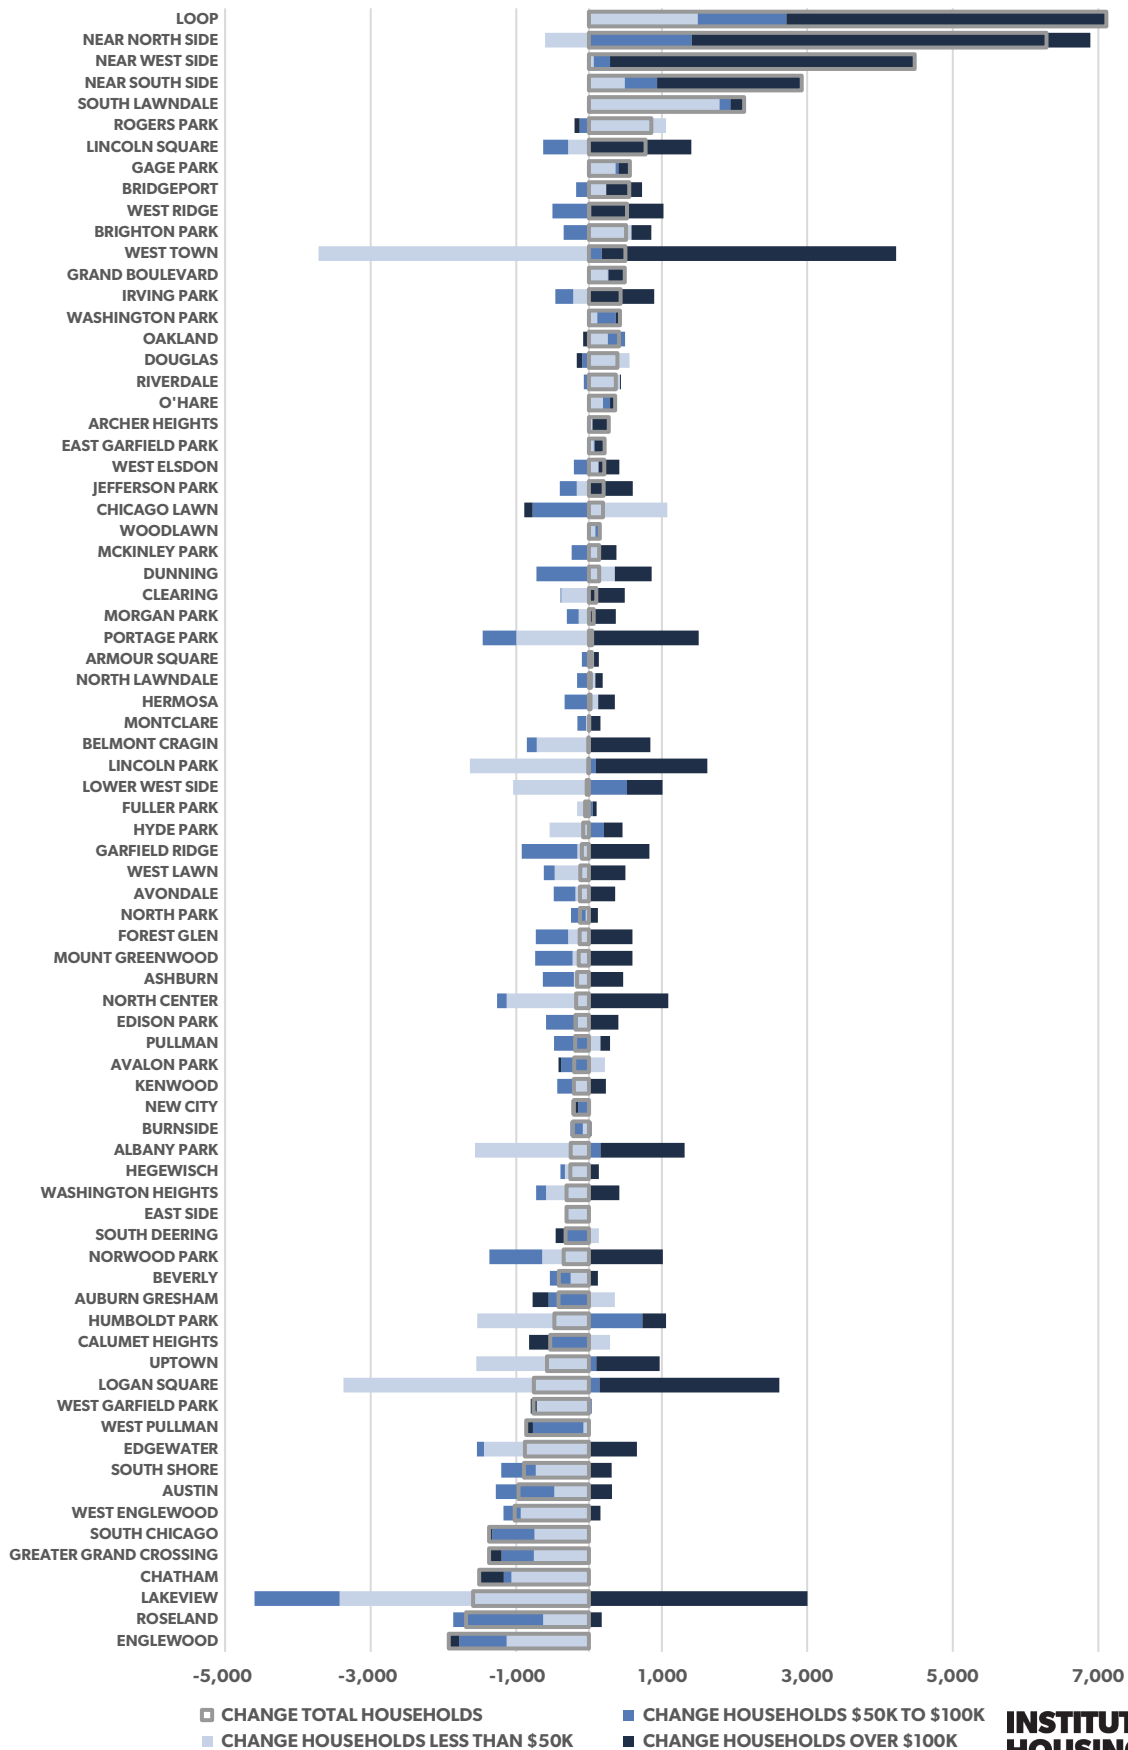

# Change in Households by Income Bracket

## Chicago Community Areas, 2010 to 2016

SOURCE: AMERICAN COMMUNITY SURVEY 5-YEAR ESTIMATES, 2010 & 2016