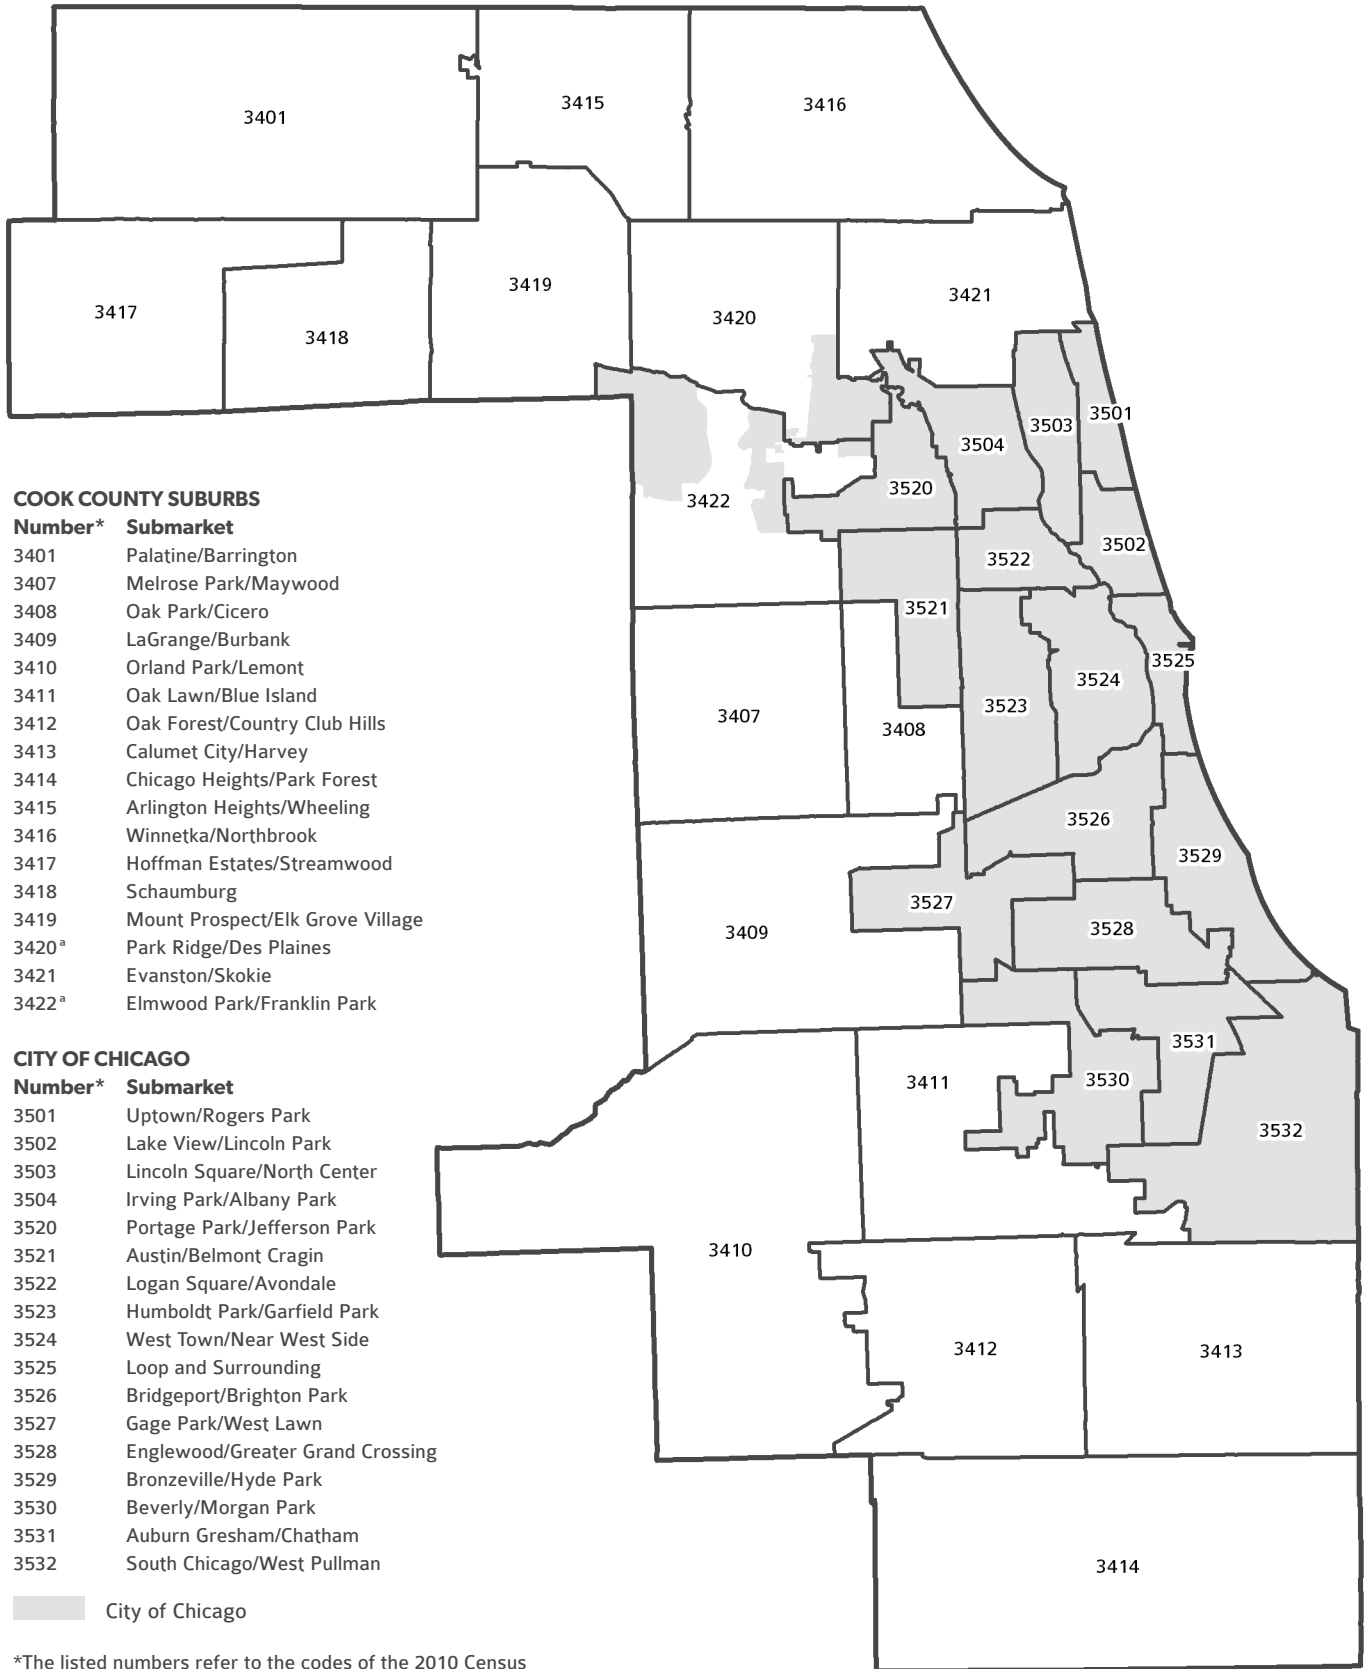

Reference Map of Cook County Housing Submarkets

COOK COUNTY SUBURBS

Number*	Submarket
3401	Palatine/Barrington
3407	Melrose Park/Maywood
3408	Oak Park/Cicero
3409	LaGrange/Burbank
3410	Orland Park/Lemont
3411	Oak Lawn/Blue Island
3412	Oak Forest/Country Club Hills
3413	Calumet City/Harvey
3414	Chicago Heights/Park Forest
3415	Arlington Heights/Wheeling
3416	Winnetka/Northbrook
3417	Hoffman Estates/Streamwood
3418	Schaumburg
3419	Mount Prospect/Elk Grove Village
3420 ^a	Park Ridge/Des Plaines
3421	Evanston/Skokie
3422 ^a	Elmwood Park/Franklin Park

CITY OF CHICAGO

Number*	Submarket
3501	Uptown/Rogers Park
3502	Lake View/Lincoln Park
3503	Lincoln Square/North Center
3504	Irving Park/Albany Park
3520	Portage Park/Jefferson Park
3521	Austin/Belmont Cragin
3522	Logan Square/Avondale
3523	Humboldt Park/Garfield Park
3524	West Town/Near West Side
3525	Loop and Surrounding
3526	Bridgeport/Brighton Park
3527	Gage Park/West Lawn
3528	Englewood/Greater Grand Crossing
3529	Bronzeville/Hyde Park
3530	Beverly/Morgan Park
3531	Auburn Gresham/Chatham
3532	South Chicago/West Pullman

City of Chicago

*The listed numbers refer to the codes of the 2010 Census PUMAs upon which the listed housing submarkets are based.

^aPUMAs 3420 and 3422 include parts of the City of Chicago.